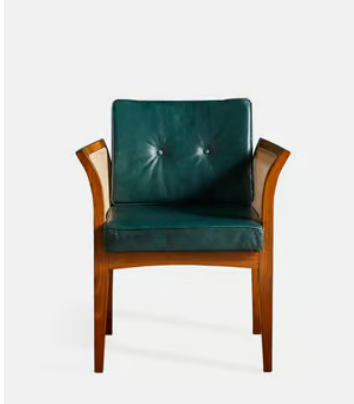

SOHO HOME

Willow Dining Chair, Green Leather

~~€1,650~~ €810 Regular price

~~€1,403~~ €648 Member price

The Willow Chair is a mainstay in our Houses all over the world, from Soho Warehouse in Downtown LA, to our original House on London's Greek Street. Handmade in Italy from solid beech wood, it has a plush velvet seat and curved cane wings that make it a comfortable dining or occasional chair.

Dimensions

Dimensions: H74.5 x W50 x D62cm / H29.3 x W19.7 x D24.4"

Weight: 12kg / 26.5lbs

Details

Seat Height: 51cm

Seat Depth: 38cm

Back Height: 41cm

Arm Height: 64cm

Arm Width: 71cm

Distance Between Arms: 66cm

Leg Height: 38cm

Frame: Wood

Seat: Leather

Care Instructions: Professional upholstery cleaner only