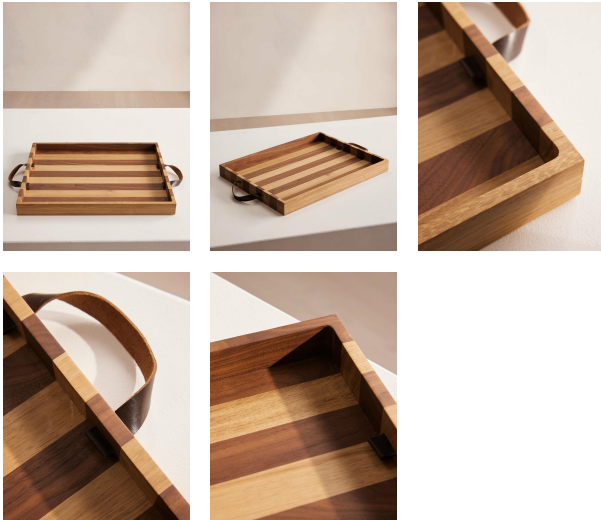

Forest Stripe Tray

£350 Regular

£298 Membership

Product details

Handcrafted in Portugal, our Forest Stripe tray features a graphic marquetry design of oak and walnut, similar to our Duetoni range. Two leather-stitched handles make this piece ideal for entertaining to serve your guests drinks or appetisers.

- Solid wood tray
- Marquetry stripe design in oak and walnut
- Handcrafted in Portugal
- Two leather-stitched handles
- Ideal for entertaining
- Inspired by Soho House Rome

Dimensions

Product dimensions: H4.5 x W50 x D38cm / H1.8 x W19.7 x D15"