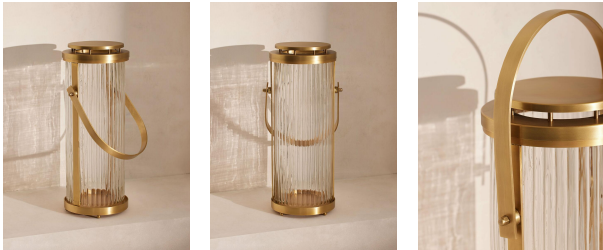

### Product details

Our Dalmore lantern creates an ambient glow for outdoor dining and entertaining. The mix of textured glass and brass accents echo the vintage interiors of DUMBO House, while emitting a diffused light. A top handle allows you to place it in different areas of the garden, terrace or balcony depending on the time of day.

- Outdoor lantern
- Brass accents
- Textured glass for diffused light
- Weighty feel
- Avoid leaving outside as this will damage the finish
- Inspired by DUMBO House