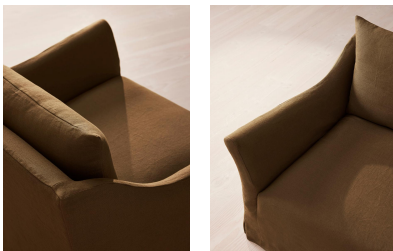

Roma Loveseat, Linen, Ochre

€4,250 Regular

€3,613 Membership

Available in

	Linen Antique Rose		Linen Bisque
	Linen Indigo		Linen Mushroom
	Linen Ochre		Linen Olive
	Linen Prussian Blue		Linen Sage
	Linen Sienna		Linen Wheat

Product details

Taking its cues from the open-plan barn spaces at Soho Farmhouse, our Roma loveseat features a tailored, pure linen slip cover with a wide seat and flared arms - great for relaxed lounging. Partner with the Roma ottoman and sofa to recreate our cosy, country house look.

Dimensions

Product dimensions: H70 x W120 x D101cm / H28 x W47 x D40"

Product weight: 45kg / 99.2lbs

Packaged or boxed dimensions: H80 x W128 x D109cm / H31.5 x W50.4 x D42.9"

Packaged or boxed weight: 50kg / 110.2lbs

Frame: Beech and Engineered Hardwood

Legs: Beech

Removable cushions: Yes

Removable legs: Yes

Seat depth: 65cm

Seat height: 39cm

Seat width: 82cm