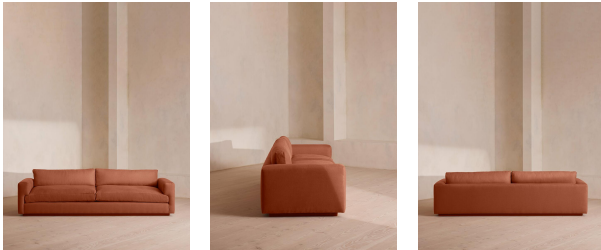

Mossley Four Seater Sofa, Linen, Antique Rose

£4,795

Regular

£4,076

Membership

Available in

- | | |
|--|---|
|  Velvet Grey Blue |  Linen Sienna |
|  Velvet Lichen |  Velvet Rust |
|  Linen Antique Rose |  Linen Bisque |
|  Linen Indigo |  Linen Mushroom |
|  Linen Ochre |  Linen Olive |
|  Linen Prussian Blue |  Linen Sage |
|  Linen Wheat |  Velvet Antique Rose |
|  Velvet Camel |  Velvet Mustard |
|  Velvet Olive |  Velvet Porcelain |
|  Velvet Royal Blue |  Velvet Taupe |

Sizes

Four Seater Sofa, Three Seater Sofa

Product details

With a low height and deep seat, our Mossley four-seater sofa offers a more laidback aesthetic to your living room, while recreating the mood of Soho House Room with its 1970s-inspired design. Upholstered in linen, it features feather-wrapped foam cushions for further comfort when kicking back and relaxing or socialising with friends.

- Four-seater sofa
- Upholstered in 100% linen
- Available in other colours and fabrics
- Low height
- Deep sit style
- Feather-wrapped foam cushions
- Inspired by Soho House Rome

Dimensions

Product dimensions: H75 x W268 x D97cm / H30 x W106 x D38"

Composition: 100% Linen

Fabric: Linen

Feet: Oak

Filling: Feather and foam

Frame: Birch and beech

Removable cushions: Yes

Removable legs: No

Seat depth: 63cm