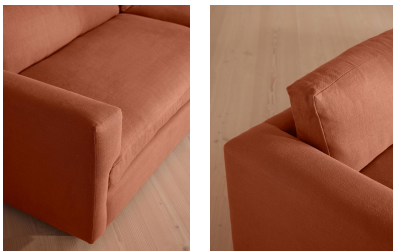

Mossley Four Seater Sofa, Linen, Antique Rose

£4,795

Regular

£4,076

Membership

Available in

- | | |
|--|---|
|  Velvet Grey Blue |  Linen Sienna |
|  Velvet Lichen |  Velvet Rust |
|  Linen Antique Rose |  Linen Bisque |
|  Linen Indigo |  Linen Mushroom |
|  Linen Ochre |  Linen Olive |
|  Linen Prussian Blue |  Linen Sage |
|  Linen Wheat |  Velvet Antique Rose |
|  Velvet Camel |  Velvet Mustard |
|  Velvet Olive |  Velvet Porcelain |
|  Velvet Royal Blue |  Velvet Taupe |

Sizes

Four Seater Sofa, Three Seater Sofa

Product details

With a low height and deep seat, our Mossley four-seater sofa offers a more laidback aesthetic to your living room, while recreating the mood of Soho House Room with its 1970s-inspired design. Upholstered in linen, it features feather-wrapped foam cushions for further comfort when kicking back and relaxing or socialising with friends.

- Four-seater sofa
- Upholstered in 100% linen
- Available in other colours and fabrics
- Low height
- Deep sit style
- Feather-wrapped foam cushions
- Inspired by Soho House Rome

Dimensions

Product dimensions: H75 x W268 x D97cm / H30 x W106 x D38"

Composition: 100% Linen

Fabric: Linen

Feet: Oak

Filling: Feather and foam

Frame: Birch and beech

Removable cushions: Yes

Removable legs: No

Seat depth: 63cm