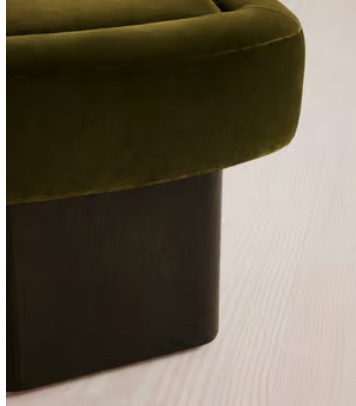

SOHO HOME

Ralph Footstool, Velvet, Olive

€820 Regular price

€697 Member price

Reconstituted cherry burl wood with a deep olive stain creates a geometric silhouette.

The square silhouette of our Ralph footstool is softened by the rounded corners of its cushioned top. The base is crafted from a reconstituted cherry burl veneer with a deep olive stain to complement its velvet upholstery.

Composition: 85% Cotton, 15% Polyester (100% Cotton Pile)

Fabric: 85% Cotton, 15% Polyester (100% Cotton Pile)

Feet: Cherry Burl

Filling: Foam and fiber

Frame: Birch

Removable cushions: No

Removable legs: No