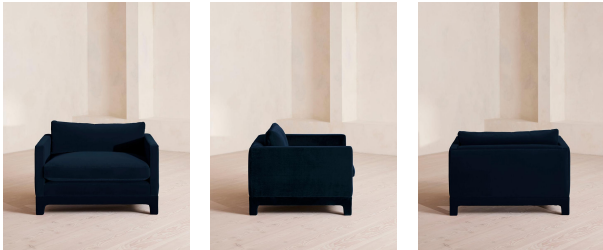

### Product details

Our versatile Ashford loveseat references the comfy seating styles seen in DUMBO House in Brooklyn with a deep seat for true relaxation. Fully upholstered in velvet, angular arms lend structure to this contemporary design, resting on solid beech legs.

## Details

Arm height: 68cm

Care instructions: Professional upholstery cleaning only

Composition: Frame: FSC certified Birch; Foot: Beech; Filling Foam core wrapped in French duck feather; Fabric: Velvet; Composition; 85% Cotton, 15% Polyester

Fabric: 85% Cotton, 15% Polyester (100% Cotton Pile)

Feet: Fully upholstered beech frame

Filling: Feather and foam

Frame: Beech and Engineered Hardwood

Removable cushions: Yes

Removable legs: No

Seat depth: 64cm

Seat height: 50cm

Seat width: 100cm

Spring count: 9