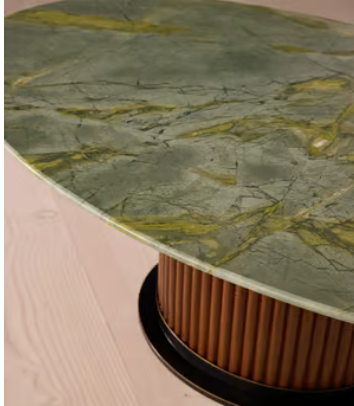

## Murcell Coffee Table, Brazilian Green Marble

€3,800 Regular price

€3,230 Member price

Characterised by tonal veining and natural fissures, Brazilian green marble creates a striking oval top.

The Murcell coffee table brings the design of our best-selling dining table into your living space. Inspired by the tones seen in Soho House Rome, its elongated oval top is carved from Brazilian green marble and secured on a walnut-clad steel pedestal base.