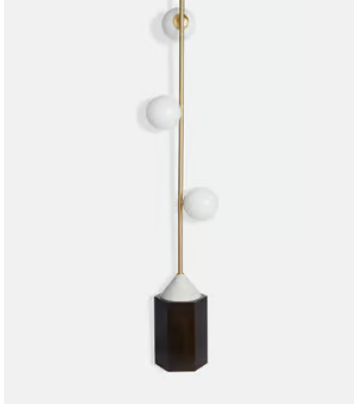

SOHO HOME

Kenzie Floor Lamp

€440 Regular price

€374 Member price

Inspired by the lights at Soho Warehouse in Downtown LA, this Modernist floor lamp has three blown glass globes mounted on a brushed brass stem that sits on a solid Carrera marble base. The neat footprint makes it ideal for tucking into a corner beside a chair or sofa to bring a cosy glow to a space.

Dimensions

Dimensions: H167 x W23 x D23cm / H65.7 x W9.1 x D9.1"

Weight: 7kg / 15.4lbs

Packaged dimensions: H43 x W115 x D31cm / H16.9 x W45.3 x D12.2"

Packaged weight: 7kg / 15.4lbs

Details

Materials: Marble, glass and Metal

Type of Lightbulb: 3x G9 28W Bulbs

Number of Lightbulbs Required: 3

Self-assembly Required: Yes

Height Adjustable: No

Dimmable: Yes

Electrician Required: No

Care Instructions: Clean with a soft dry cloth only. Do not use polishing agents, harsh chemicals or abrasive cleaners as they may damage the finish. Always switch off the electricity supply before cleaning.