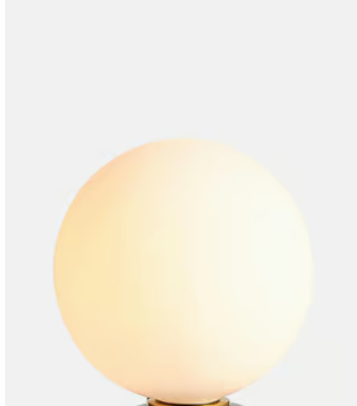

Silas Table Lamp, Green

€160 Regular price

€136 Member price

Inspired by vintage Murano glass designs from the 1960s and the mid-century lighting at White City House, this lamp is topped with a white glass orb. The solid marble base is minimally detailed with an antique brass finish dimmer switch, so you can create a warm light or soft glow to suit your mood.

Dimensions

Dimensions: H22.5 x W12 x D12cm / H8.9 x W4.7 x D4.7"

Weight: 1kg / 2.2lbs

Packaged dimensions: H36 x W45 x D45cm / H14.2 x W17.7 x D17.7"

Packaged weight: 1kg / 2.2lbs

Details

Bulb required: 1 / G9 / 4W Maximum

Bulb style: Tala 4W G9 LED

Bulb(s) included: No

Available in 0 colours