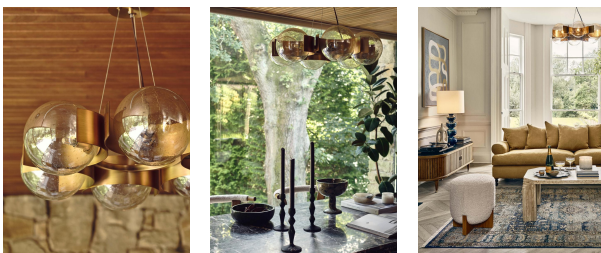

Dimensions

Product dimensions: H18 x W64 x D64cm / H70.9 x W25.2 x D25.2"

Product weight: 15kg / 33.1lbs

Packaged or boxed dimensions: H40 x W67 x D60cm / H15.7 x W26.4 x D23.6"

Packaged or boxed weight: 15kg / 33.1lbs