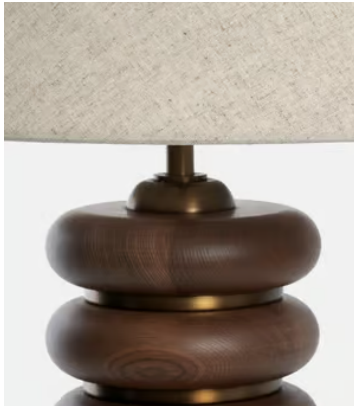

SOHO HOME

Greyson Table Lamp

€440 Regular price

€374 Member price

Designed for our House in Rome, this table lamp features stained oak and antique brass that will add a tactile accent to your home decor. Complemented with a coordinating linen shade, its appealingly clean and natural profile will sit elegantly atop side and coffee tables.

Dimensions

Dimensions: H63 x W44 x D44cm / H24.8 x W17.3 x D17.3"

Weight: 5kg / 11lbs

Packaged dimensions: H53 x W66 x D66cm / H20.9 x W26 x D26"

Packaged weight: 5kg / 11lbs

Details

Assembly required: Yes

Base dimensions: H52.3 x W16 x D16cm