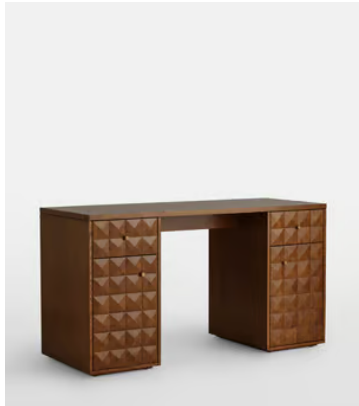

## Marena Desk

€2,900 Regular price

€2,465 Member price

A solid oak silhouette is defined by an eye-catching square stud front that brings textural depth to your home office space.

Echoing similar styles seen in Soho House Barcelona, the Marena desk is characterised by the warm tones of its solid and veneer oak wood silhouette, as well as the geometric patternwork across the front. Two top drawers and two lower cupboards provide storage space.

### Dimensions

**Dimensions:** H76 x W140 x D56cm / H30 x W55 x D22"

**Weight:** 72kg / 158.7lbs

**Number of boxes:** 2

- **Box 1:** H30 x W155 x D70cm / H11.6 x W61 x D27.6"
- **Box 2:** H108 x W96 x D70cm / H42.5 x W37.6 x D27.4"

### Details

**Adjustable shelf?:** Yes

**Assembly required:** Yes

**Clearance:** 73cm

**Door dimensions:** H51 x W35 x D44cm

**Drawer dimensions:** H10 x W31 x D43cm

**Feet:** Plastic glide

**Frame:** Oak Wood