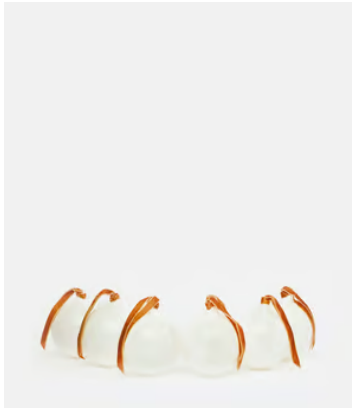

SOHO HOME

Rosendale Baubles, White, Set of Six

€65 Regular price

€55 Member price

Trim your Christmas tree with our Rosendale baubles, which are based on the glassware found at DUMBO House in Brooklyn and Soho House Amsterdam. Available in opaque white or purple, they're mouth blown with a distinctive spiral pattern that catches the light beautifully.

Dimensions

Dimensions: H38 x W18 x D18cm / H15 x W7.1 x D7.1"

Weight: 2kg / 4.4lbs

Packaged weight: 2kg / 4.4lbs

Details

Assembly required: No

Material: Glass

Care instructions: Fragile, handle with care. Wipe with a damp cloth