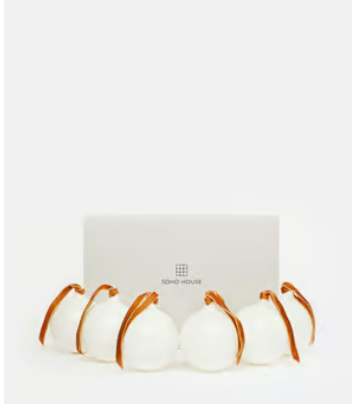

SOHO HOME

Rosendale Baubles, White, Set of Six

€65 Regular price

€55 Member price

Trim your Christmas tree with our Rosendale baubles, which are based on the glassware found at DUMBO House in Brooklyn and Soho House Amsterdam. Available in opaque white or purple, they're mouth blown with a distinctive spiral pattern that catches the light beautifully.

Dimensions

Dimensions: H38 x W18 x D18cm / H15 x W7.1 x D7.1"

Weight: 2kg / 4.4lbs

Packaged weight: 2kg / 4.4lbs

Details

Assembly required: No

Material: Glass

Care instructions: Fragile, handle with care. Wipe with a damp cloth