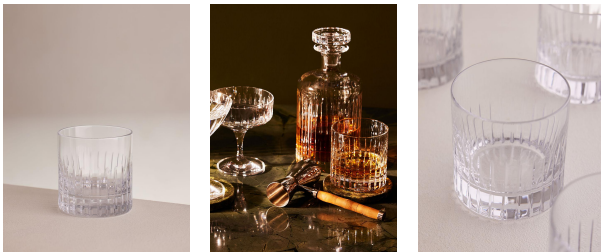

SOHO HOME

Roebling Cut Crystal Rocks Glass, Set Of Four

€225 Regular

€191 Membership

Product details

Designed exclusively for DUMBO House, the Roebling collection is a fitting tribute to John Augustus Roebling, the civil engineer who designed and built Brooklyn Bridge. Handcrafted from a weighty crystal, each piece has been intricately cut with straight lines echoing the cables that suspend above this historical landmark. Hand-finished and polished for extra brilliance, this collection will become a cherished part of your at-home bar for relaxed entertaining.

Dimensions

Product dimensions: H8.7 x W8.4 x D8.4cm / H3.4 x W3.3 x D3.3"

Product weight: 0.44kg / 1lbs

Packaged or boxed dimensions: H14 x W57 x D39cm / H5.4 x W22.6 x D15.4"

Packaged or boxed weight: 0.6kg / 1.3lbs