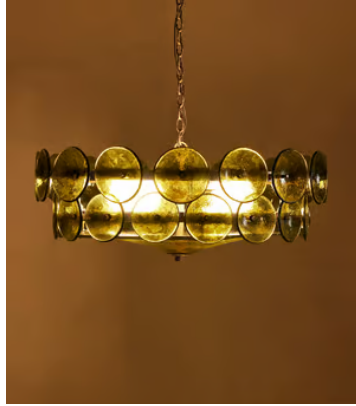

SOHO HOME

Lorenzo Chandelier, Green

€1,850 Regular price

€1,573 Member price

Originally designed for the spaces at Soho House West Hollywood, our Lorenzo chandelier is handmade from pressed glass by skilled artisans. Green glass discs are mounted on tiered, antique brass arms that surround two central glass plates for great visual effect.

Dimensions

Dimensions: H29 x W76 x D76cm / H11.4 x W29.9 x D29.9"

Weight: 19kg / 41.9lbs

Packaged dimensions: H54 x W79 x D79cm / H21.3 x W31.1 x D31.1"

Packaged weight: 19kg / 41.9lbs

Details

Assembly required: Yes, specialist

Available in 3 colours

Orange

Green

White