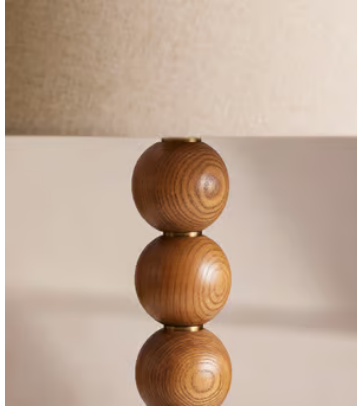

## Bead Table Lamp

€315 Regular price

€268 Member price

Made from solid oak, our Bead table lamp is characterised by wooden stacking beads, with antique brass finish discs slotted in between to mirror the textures at Soho Roc House. It's paired with a natural linen shade in a tapered design. Perch it on a side table or bedside cabinet to create an ambient glow.

### Dimensions

**Dimensions:** H61.3 x W36 x D36cm / H24 x W14 x D14"

**Weight:** 2kg / 4.4lbs

**Packaged dimensions:** H38 x W38 x D60cm / H15 x W15 x D23.6"

**Packaged weight:** 2kg / 4.4lbs