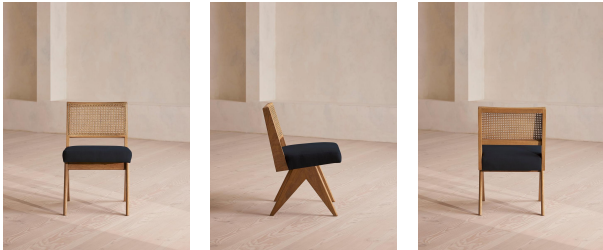

Hayward Dining Chair, Linen, Indigo

€440 Regular

€352 Membership

Available in

Fern

Taupe

Product details

Originally designed for 180 House, our Hayward dining chair is built onto a solid oak frame with a wire-brushed finish. It has a natural woven cane back and is fitted with an indigo linen cushion for comfort.

Dimensions

Product dimensions: H81.3 x W57.2 x D55.2cm /
H30.9 x W23.6 x D22.4"

Product weight: 9.2kg / 20.3lbs

Packaged or boxed dimensions: H86 x W56 x D63cm /
H33.9 x W22 x D24.8"

Packaged or boxed weight: 12.2kg / 26.9lbs