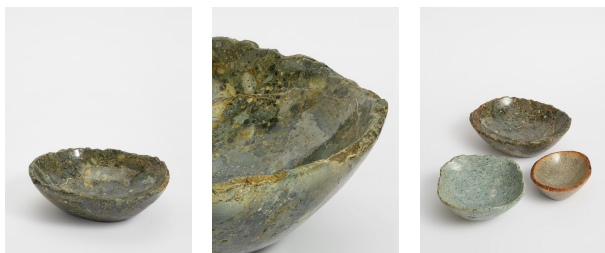

Jasper Stone Bowl, Green, Large

£175

Regular

£140

Membership

Sizes

Medium

Product details

Made using Jasper stone sourced from West Java in Indonesia, this decorative bowl is entirely unique with natural flecks of green tones to reference the earthy decor at Soho Roc House. Raw edges and hand carvings provide an organic touch, making it a statement accessory for any bookshelf, mantelpiece or side table.

Please note, no two pieces are exactly alike.

Colours and sizes may vary

- Large Jasper stone bowl
- Sourced from West Java in Indonesia
- Variations in the stone make each piece is unique
- Decorative purposes only
- Carved by hand
- Distinctive veining and patterns
- Inspired by Soho Roc House