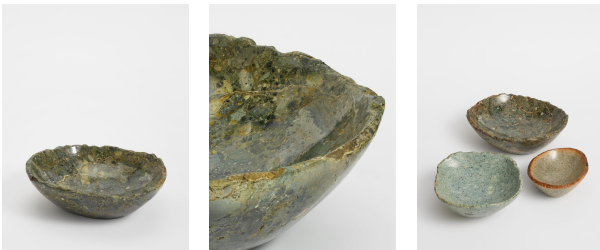

SOHO HOME

Jasper Stone Bowl, Green, Large

€230 Regular

€184 Membership

Product details

Made using Jasper stone sourced from West Java in Indonesia, this decorative bowl is entirely unique with natural flecks of green tones to reference the earthy decor at Soho Roc House. Raw edges and hand carvings provide an organic touch, making it a statement accessory for any bookshelf, mantelpiece or side table.

Dimensions

Product dimensions: H10 x W30 x D30cm / H3.9 x W11.8 x D11.8"

Product weight: 5kg / 11lbs

Packaged or boxed dimensions: H30 x W30 x D12cm / H11.8 x W11.8 x D4.7"

Packaged or boxed weight: 8.5kg / 18.7lbs