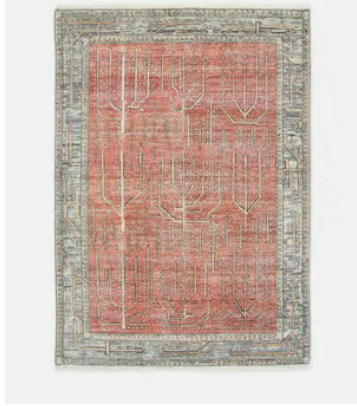

SOHO HOME

Jaipur Rug Rust, 365 x 460cm

~~€19,400~~ €14,600 Regular price

~~€16,490~~ €11,680 Member price

Inspired by classic Persian rugs, our Jaipur style is hand-knotted in India from 100% wool pile. Intricate leaves and line-drawn motifs are layered onto a rust base with a border in tonal blue and pink. The rug has a worn, vintage-style finish to create a lived-in feel, reminiscent of the styles seen throughout Soho House Mumbai.

Dimensions

Dimensions: H365 x W450 x D3cm / H11'11" x W14'9" x D1"

Weight: 30kg / 66.1lbs

Packaged dimensions: H365 x W34 x D34cm / H143.7 x W13.4 x D13.4"

Packaged weight: 30kg / 66.1lbs

Details

Rug style: Classic

Technique: Hand Knotted

Available in 2 sizes

365 x 460cm (H365 x W450 x D3cm / H11'11" x W14'9" x D1")

20 x 30cm (Swatch) (H20 x W30 x D1cm / H7" x W11" x D0.4")