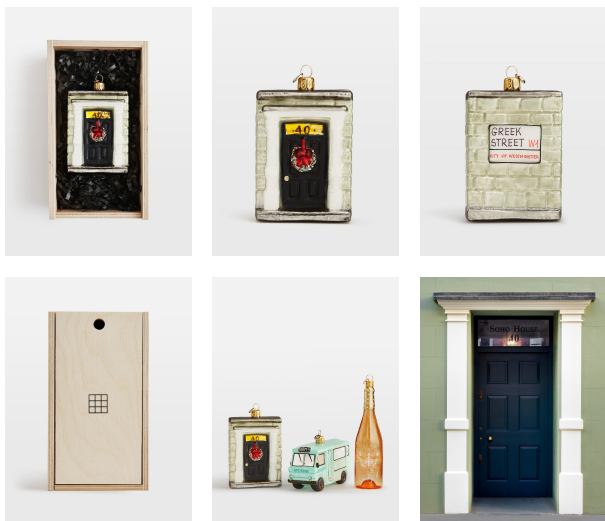

Greek Street Novelty Bauble

£60 Regular

£51 Membership

Product details

Add a touch of kitsch style to your place setting with our new Greek Street Decoration. Inspired by iconic Soho House novelties, including the Lady A rosé and Soho Farmhouse milk floats, the ornament is crafted from hand-painted glass and cleverly formed into the front door of our original House on London's Greek Street. Gift it to a member, or keep it for yourself and pair with other Soho House memorabilia to bring festive fun to your decor.

- Greek Street novelty decoration
- Hand-painted glass
- Other novelty ornaments available
- Ribbon not included
- Presented in a keepsake plywood box
- Gold-tone tag with Soho House branding
- Inspired by Soho House novelties

Dimensions

Product dimensions: H8.5 x W6.3 x D3cm / H3.3 x W2.5 x D1.2"

Product weight: 0.05kg / 0.1lbs

Packaged or boxed dimensions: H35 x W36 x D53cm / H13.8 x W14.2 x D20.9"

Packaged or boxed weight: 20kg / 44.1lbs