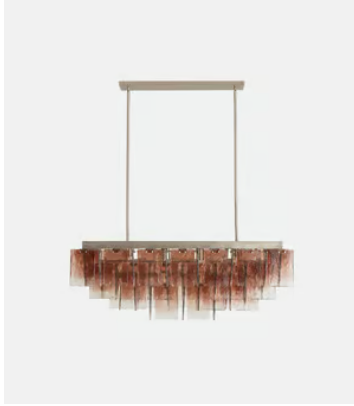

## Elisa Chandelier

~~€3,500~~ €2,050 Regular price

~~€2,975~~ €1,640 Member price

The Elisa chandelier will bring a sense of decoration to the simplest of rooms, without feeling intimidating. Designed to sit above a dining table with a nickel-finish frame, this rectangular lighting style echoes the 1970s-inspired interior of 180 House, where panels of light to dark textured glass are arranged in an intersection format. When grouped together, these panels create an ombre effect, resulting in a warmer lighting scheme for the home.

### Dimensions

**Dimensions:** H62 x W109 x D60cm / H24.4 x W42.9 x D23.6"

**Weight:** 47kg / 103.6lbs

**Packaged dimensions:** H106 x W56 x D49cm / H41.7 x W22 x D19.3"

**Packaged weight:** 47kg / 103.6lbs

### Details

**Assembly required:** Yes

**Bulb required:** 6 / E14 / 8W Maximum

**Bulb style:** Tala 4W Candle LED

**Bulb(s) included:** No

**Ceiling rose diameter:** 13cm

**Dimmable:** Yes. Please consult a qualified