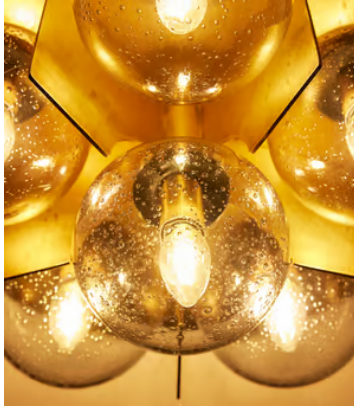

SOHO HOME

Lois Flush

€1,050 Regular price

€893 Member price

Our Lois flush light features six smoked bubble glass globes in a cluster formation, each intersected with plated antique brass panels. Inspired by White City House, it adds a vintage touch to either your dining room, living room or hallway, while emitting a warm and inviting glow. Ideal for smaller spaces and lower ceiling heights.