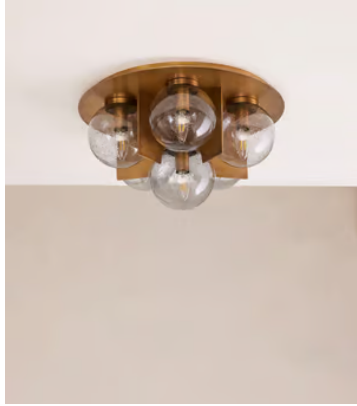

SOHO HOME

Lois Flush

€1,050 Regular price

€893 Member price

Our Lois flush light features six smoked bubble glass globes in a cluster formation, each intersected with plated antique brass panels. Inspired by White City House, it adds a vintage touch to either your dining room, living room or hallway, while emitting a warm and inviting glow. Ideal for smaller spaces and lower ceiling heights.

Bulb required: e27

Bulb style: e27

Bulb(s) included: No

Ceiling rose diameter: 43.4cm

Dimmable: Yes, please consult a qualified electrician regarding compatible bulbs for your dimmer switch system

Electrician required: Yes