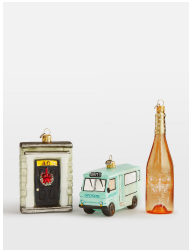

Milk Float Novelty Bauble

£60 Regular

£51 Membership

Product details

Add a touch of kitsch style to your place setting with our new Milk Float decoration. Inspired by iconic Soho House novelties, including Lady A rosé, and Greek Street, the ornament is crafted from hand-painted glass and cleverly formed into our signature milk floats seen at Soho Farmhouse. Gift it to a member, or keep it for yourself and pair with other Soho House memorabilia to bring festive fun to your decor.

- Milk Float novelty decoration
- Hand-painted glass
- Other novelty ornaments available
- Ribbon not included
- Presented in a keepsake plywood box
- Gold-tone tag with Soho House branding
- Inspired by Soho House novelties

Dimensions

Product dimensions: H5.5 x W11 x D4cm / H4.3 x W2.2 x D1.6"

Product weight: 0.05kg / 0.1lbs

Packaged or boxed dimensions: H35 x W36 x D53cm / H13.8 x W14.2 x D20.9"

Packaged or boxed weight: 20kg / 44.1lbs