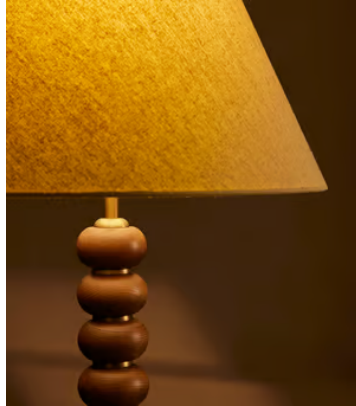

SOHO HOME

Greyson Floor Lamp, Oak, Tall

€905 Regular price

€769 Member price

Originally designed for Soho House Rome, the Greyson floor lamp features a stacked, stained oak column with antique brass discs slotted in between for a contrasting finish. The classic floor lamp is complete with a slim, natural linen shade. Pair with our Greyson table lamp to mirror the cosy club spaces at Soho House Rome.

Shop the Greyson Floor Lamp in **Cream**

Dimensions

Dimensions: H153.6 x W48 x D48cm / H60.6 x W18.9 x D18.9"

Weight: 10kg / 22lbs

Packaged dimensions: H86 x W51 x D55cm / H33.9 x W20.1 x D21.7"

Packaged weight: 10kg / 22lbs