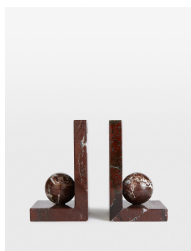

SOHO HOME

Prato Bookends

£160 Regular

£136 Membership

Product details

These heavy bookends are made from Rosso Levanto marble, recognised for its deep cherry-red tones, white veining and natural variations that make each piece entirely unique. A globe accent rests in the centre of each bookend to contrast the clean structure of the base. Use the bookends to stack and display your favourite novels, and to reference the decor seen at 180 House.

- Pair of Rosso Levanto marble bookends
- Distinctive natural veining
- Inspired by 180 House

Dimensions

Product dimensions: H10.7 x W10.7 x D10.1cm / H4.2 x W4.2 x D4"

Product weight: 2kg / 4.4lbs

Packaged or boxed dimensions: H14 x W20 x D22cm / H5.4 x W8 x D8.7"