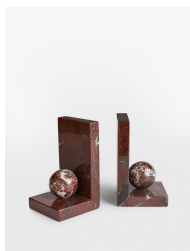

SOHO HOME

Prato Bookends

£160 Regular

£136 Membership

Product details

These heavy bookends are made from Rosso Levanto marble, recognised for its deep cherry-red tones, white veining and natural variations that make each piece entirely unique. A globe accent rests in the centre of each bookend to contrast the clean structure of the base. Use the bookends to stack and display your favourite novels, and to reference the decor seen at 180 House.

- Pair of Rosso Levanto marble bookends
- Distinctive natural veining
- Inspired by 180 House

Dimensions

Product dimensions: H10.7 x W10.7 x D10.1cm / H4.2 x W4.2 x D4"

Product weight: 2kg / 4.4lbs

Packaged or boxed dimensions: H14 x W20 x D22cm / H5.4 x W8 x D8.7"