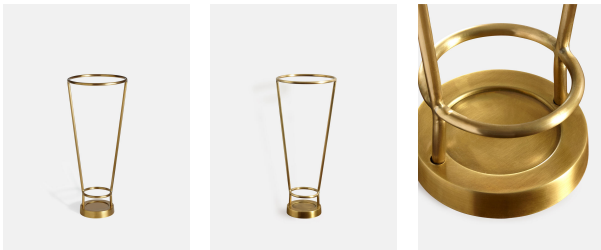

SOHO HOME

Meard Umbrella Stand, Brass

£160

Regular

£136

Membership

Product details

- Brushed finish brass umbrella stand
- Weighty base prevents stand from tipping over when full
- Open-sided design allows umbrellas to dry faster
- Holds up to eight umbrellas
- Used in all our London Houses

Dimensions

Product dimensions: H50 x W21.5 x D21.5cm / H19.7 x W8.5 x D8.5"

Product weight: 2.06kg / 4.5lbs

Details

Assembly required: No

Care instructions: Wipe with a soft, dry cloth. Do not use abrasives or cleaners as they may damage the finish.

Finish: Brushed Brass

Material: Brass