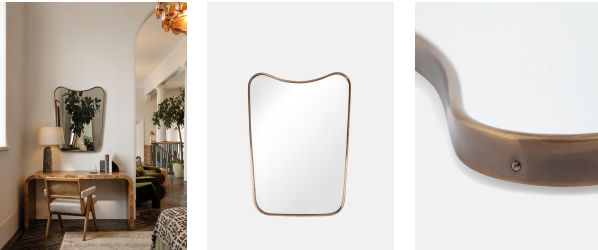

Cooper Wall Mirror

£495 Regular

£421 Membership

Product details

Inspired by vintage 1960s Italian modernist mirrors and seen at DUMBO House, the Cooper mirror features a sleek, curved frame in an antique brass. Designed to open a room by giving the illusion of more space and light, place above a mantelpiece or in the bathroom for a classic Soho House feel.

- Curved wall mirror
- Part of our Cooper mirror range
- Antique brass
- Inspired by vintage 1960s Italian modernist mirrors
- As seen at DUMBO House

Dimensions

Product dimensions: H101 x W77 x D3.5cm / H39.8 x W30.3 x D1.4"