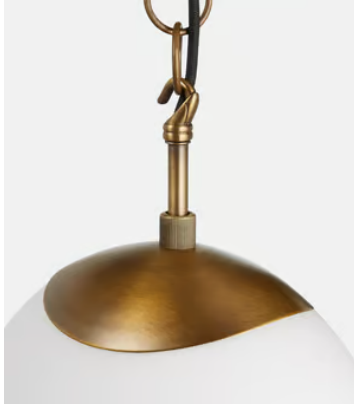

SOHO HOME

Olga Pendant

~~€445~~ €315 Regular price

~~€378~~ €252 Member price

Inspired by the statement pendants hanging above the bar at Cecconi's Soho House Amsterdam, Olga features an organic elliptical shade. The opaque white glass diffuses and softens the light to give a warm glow

Dimensions

Dimensions: H150 x W19 x D28cm / H59.1 x W7.5 x D11"

Weight: 3kg / 6.6lbs

Packaged weight: 3kg / 6.6lbs

Details

Shade: H38cm x W19cm x L28cm

Base: D12cm x H4cm

Materials: Metal & Brass