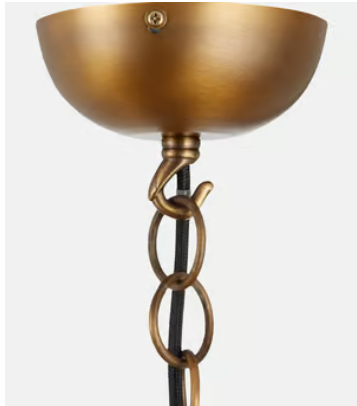

SOHO HOME

Olga Pendant

~~€445~~ €315 Regular price

~~€378~~ €252 Member price

Inspired by the statement pendants hanging above the bar at Cecconi's Soho House Amsterdam, Olga features an organic elliptical shade. The opaque white glass diffuses and softens the light to give a warm glow

Dimensions

Dimensions: H150 x W19 x D28cm / H59.1 x W7.5 x D11"

Weight: 3kg / 6.6lbs

Packaged weight: 3kg / 6.6lbs

Details

Shade: H38cm x W19cm x L28cm

Base: D12cm x H4cm

Materials: Metal & Brass