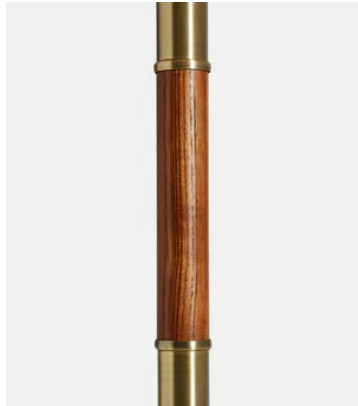

SOHO HOME

Franco Shade Floor Lamp

€375 Regular price

€319 Member price

'The Franco was based on a vintage design and features classic Mid-Century detailing. The contrast of materials - wood with brass - adds interest.' Daisy Bere. Soho House Design

Dimensions

Dimensions: H150 x W50 x D45cm / H59.1 x W19.7 x D17.7"

Weight: 5kg / 11lbs

Packaged weight: 5kg / 11lbs

Details

Shade: D45 x H24

Base: D26 x H118

Materials: Faux silk/Metal/Ash Wood

Bulb Type: EDISON SCREW, E27 60W MAX

Number of Bulbs Required: 1

Self Assembly: Yes

Adjustable: No

Dimmable: Yes

Electrician Required? No

Care Instructions: Clean with a soft dry cloth only. Do not use polishing agents, harsh chemicals or abrasive cleaners as they may damage the finish. Always switch off the electricity supply before cleaning.