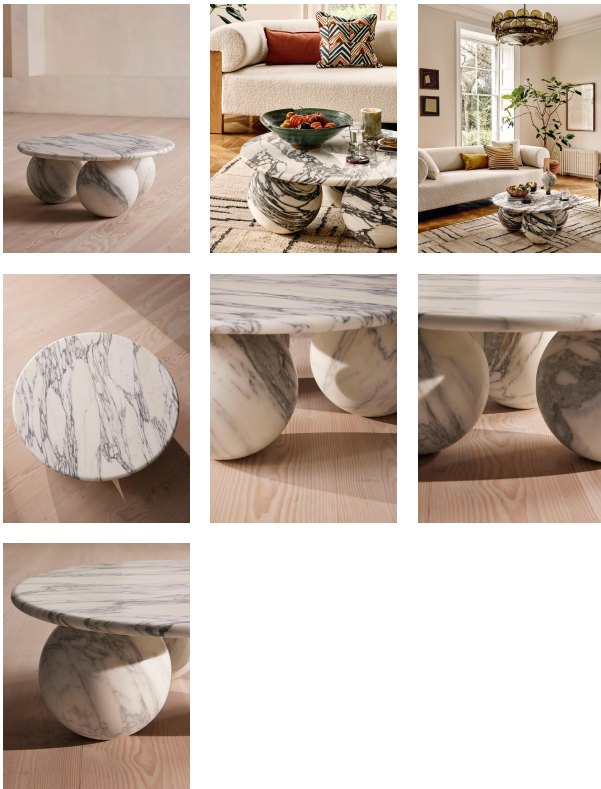

SOHO HOME

Oxley Coffee Table, Arabescato Corchia Marble

€4,650 Regular

€3,720 Membership

Product details

Referencing similar pieces seen at Soho House Hong Kong, our Oxley round coffee table has been crafted from a polished Italian Arabescato Corchia marble, distinguished by light grey and black veining for textural depth. Resting on three matching marble spheres, this unique interior catches the light beautifully. Use in the living room for a sculptural focal point.

Dimensions

Product dimensions: H36 x W90 x D90cm / H14.2 x W35.4 x D35.4"

Product weight: 206kg / 454.2lbs

Number of boxes: 2

* Box 1 : H103 x W102 x D15cm / H40.6 x W40.2 x D5.9"

* Box 2 : H55 x W128 x D45cm / H21.7 x W50.4 x D17.7"