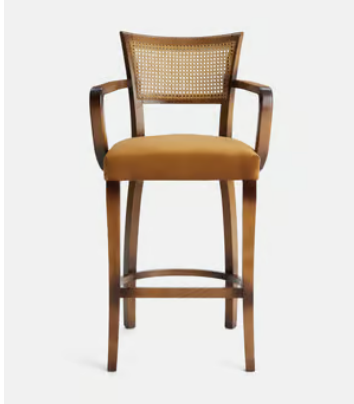

## Molina Barstool, Cane Back, Velvet, Mustard

€1,100 Regular price

€935 Member price

This barstool is inspired by our Molina dining chairs, which can be seen in many of the Houses, including High Road House and Soho House Berlin, as well as a vintage version in Kettner's Studio. It nods to all the classic features with a cane back, velvet seat and curved, yet slightly angled, wooden arms.