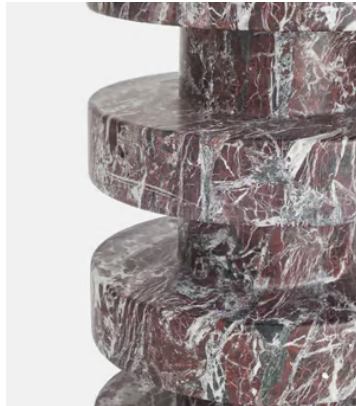

SOHO HOME

Nelson Side Table, Rosso Levanto Marble, Tall

€2,200 Regular price

€1,870 Member price

The ridged silhouette of this side table is carved from solid Rosso Levanto marble.

The Nelson side table has been carved in India from Italian-sourced Rosso Levanto marble. The natural hue of the stone is streaked with natural deep-red and black veining, ensuring no two pieces are exactly alike.

Dimensions

Dimensions: H58 x W28 x D28cm / H22.8 x W11 x D11"

Weight: 60kg / 132.3lbs

Packaged dimensions: H51 x W70 x D40cm / H20.1 x W27.6 x D15.7"

Packaged weight: 78kg / 172lbs

Details

Material: Marble

Feet: No