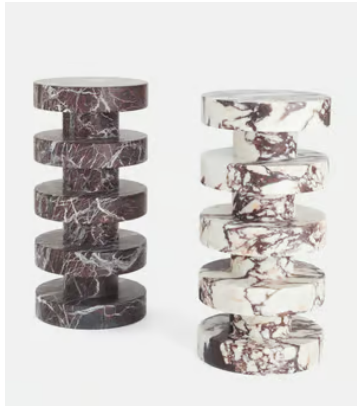

SOHO HOME

Nelson Side Table, Rosso Levanto Marble, Tall

€2,200 Regular price

€1,870 Member price

The ridged silhouette of this side table is carved from solid Rosso Levanto marble.

The Nelson side table has been carved in India from Italian-sourced Rosso Levanto marble. The natural hue of the stone is streaked with natural deep-red and black veining, ensuring no two pieces are exactly alike.

Dimensions

Dimensions: H58 x W28 x D28cm / H22.8 x W11 x D11"

Weight: 60kg / 132.3lbs

Packaged dimensions: H51 x W70 x D40cm / H20.1 x W27.6 x D15.7"

Packaged weight: 78kg / 172lbs

Details

Material: Marble

Feet: No