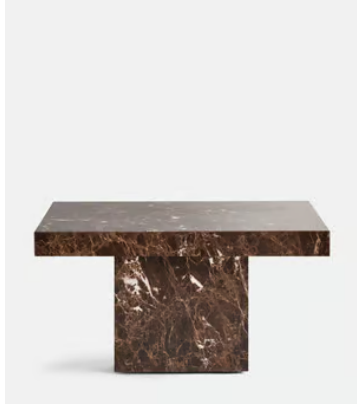

SOHO HOME

Phoenix Table, Dark Emperador Marble, Low

€2,600 Regular price

€2,210 Member price

A low-sitting silhouette is constructed from an Italian marble characterised by irregular grey-white spots and calcite accents.

Our Phoenix table references the textures seen throughout Shoreditch House with a deep brown Italian marble finished with natural grey-white spots and calcite accents. Characterised by clean, geometric lines, its square, stackable profile can nest together with the tall Phoenix table.

Details

Assembly required: Yes

Clearance: 31cm

Feet: Plastic glide

Finish: Honed Marble

Frame: MDF and Aluminium

Hardware: Aluminium plate

Material: Dark Emperador Marble, MDF and Aluminium