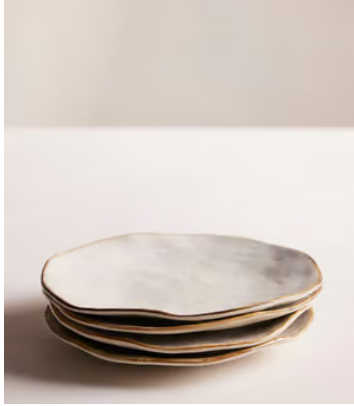

## Emden Side Plate, Set of Four

€110 Regular price

€94 Member price

The speckled, matte glaze of our Emden dining collection echoes the rustic aesthetic of Soho Farmhouse beautifully, and has been hand applied and decorated by expert artisans in Portugal. A comfy, organic shape simply adds to the charm of the collection. Complete this set of four side plates with the matching dinner plates and cereal bowls for both relaxed dining and entertaining.