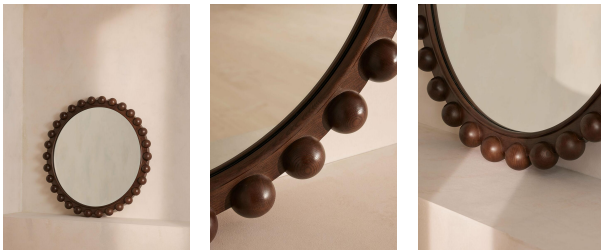

## Emilia Mirror, Round

£1,495

Regular

£1,271

Membership

### Product details

A decor piece with endless impact, our Emilia round mirror features a bobble frame that's been carved for extra definition. Crafted from solid dark oak, it reflects similar styles seen in Shoreditch House. Place above a mantelpiece or in the bedroom to recreate the House's signature look and open up your space.

- Round mirror
- Solid dark oak
- Decorative bobble frame
- Carved detail
- Easy installation, aluminium cleat included
- Inspired by Shoreditch House

### Dimensions

Product dimensions: H107.9 x W107.9 x D8.2cm / H42.5 x W42.5 x D3.2"

Product weight: 21kg / 46.3lbs