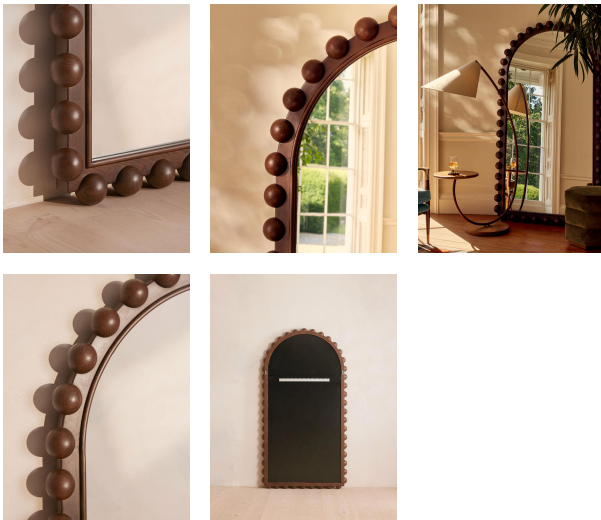

Emilia Mirror, Floor

£1,995

Regular

£1,696

Membership

Product details

A decor piece with endless impact, our Emilia floor mirror features an oversized statement arch frame with carved bobble detail. Crafted from solid dark ash, it reflects similar styles seen in Shoreditch House. Place in any room to recreate the House's signature look and open up your space.

- Large floor mirror
- Solid dark ash
- Oversized arch silhouette
- Decorative bobble frame
- Carved detail
- Easy installation, aluminium cleat included
- Inspired by Shoreditch House

Dimensions

Product dimensions: H196.5 x W105 x D8.2cm / H77.4 x W41.3 x D3.2"