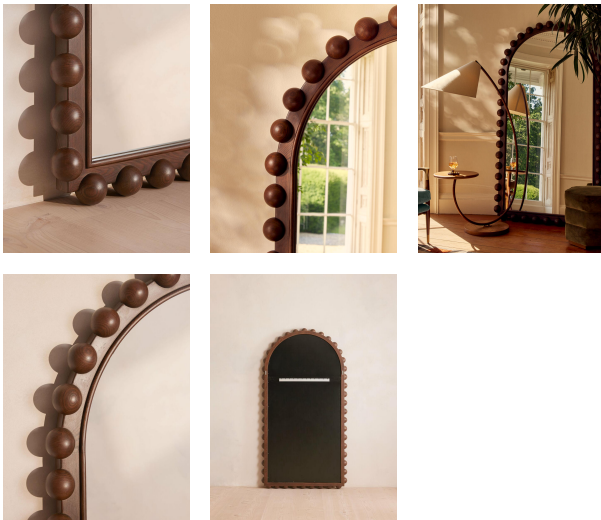

Emilia Mirror, Floor

£1,995

Regular

£1,696

Membership

Product details

A decor piece with endless impact, our Emilia floor mirror features an oversized statement arch frame with carved bobble detail. Crafted from solid dark oak, it reflects similar styles seen in Shoreditch House. Place in any room to recreate the House's signature look and open up your space.

- Large floor mirror
- Solid dark oak
- Oversized arch silhouette
- Decorative bobble frame
- Carved detail
- Easy installation, aluminium cleat included
- Inspired by Shoreditch House

Dimensions

Product dimensions: H196.5 x W105 x D8.2cm / H77.4 x W41.3 x D3.2"