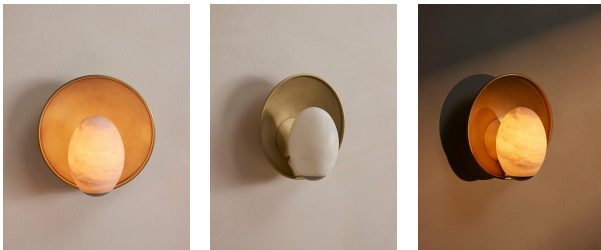

Avena Wall Light, Alabaster Globe

£495

Regular

£421

Membership

Product details

A mix of contemporary shapes and finishes makes our Avena wall light one of a kind. Inspired by Soho House Rome, an alabaster oval globe sits on a precious brass dish with a circular back. Each pattern in the alabaster stone varies, making each piece unique to the next. Place either side of the bathroom mirror for a soft lighting scheme with a modern twist.

- Alabaster oval globe
- Contemporary-inspired wall light
- Stone pattern varies, making each one unique
- Antique brass back dish and globe holder
- Solid precious brass
- Bathroom safe
- Recommended bulb: Tala 4W Candle LED
- We recommend wiring our wall lights with a dimmer control to tailor the light level
- Inspired by Soho House Rome