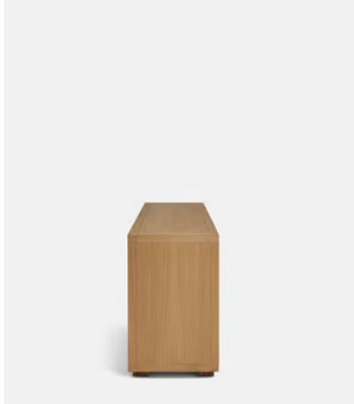

SOHO HOME

Sandro Sideboard

~~€4,800~~ €3,350 Regular price

~~€4,080~~ €2,680 Member price

Make a decorative statement in the home with our Sandro sideboard. Crafted in Portugal, a solid oak frame is brought to life with four mosaic front doors in oak, walnut and ash, echoing the 1960s-inspired dark wood panelling in the club of Soho House Holloway. Finished with brass inlay details for an added vintage touch, place in your hallway or living room to make a bold first impression.

Dimensions

Dimensions: H80 x W200 x D50cm / H31.4 x W78.7 x D19.6"

Weight: 123kg / 271.2lbs

Packaged dimensions: H86 x W206 x D56cm / H33.9 x W81.1 x D22"

Packaged weight: 133kg / 293.2lbs

Details

Assembly required: No