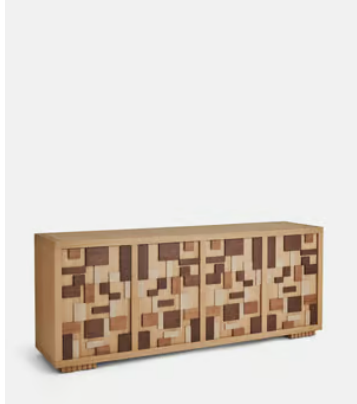

SOHO HOME

Sandro Sideboard

~~€4,800~~ €3,350 Regular price

~~€4,080~~ €2,680 Member price

Make a decorative statement in the home with our Sandro sideboard. Crafted in Portugal, a solid oak frame is brought to life with four mosaic front doors in oak, walnut and ash, echoing the 1960s-inspired dark wood panelling in the club of Soho House Holloway. Finished with brass inlay details for an added vintage touch, place in your hallway or living room to make a bold first impression.

Dimensions

Dimensions: H80 x W200 x D50cm / H31.4 x W78.7 x D19.6"

Weight: 123kg / 271.2lbs

Packaged dimensions: H86 x W206 x D56cm / H33.9 x W81.1 x D22"

Packaged weight: 133kg / 293.2lbs

Details

Assembly required: No