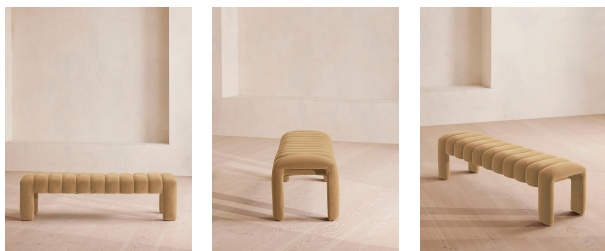

Willis Bench, Velvet, Camel

€1,650 Regular

€1,403 Membership

Available in

	Velvet Rust		Velvet Lichen
	Velvet Camel		Velvet Royal Blue
	Velvet Porcelain		Velvet Mustard
	Velvet Olive		Velvet Taupe
	Velvet Antique Rose		Velvet Grey Blue

Product details

Our Willis bench adds a touch of vintage-inspired glamour to any interiors scheme with channelled seat detail and soft, velvet upholstery for a textural finish. Inspired by Holloway House, this piece is ideal for placing in an entrance, living room or at the end of the bed.

Dimensions

Product dimensions: H44 x W161 x D44cm / H17 x W63 x D17"

Product weight: 21kg / 46.3lbs

Details

Assembled size: H44 x W161 x D44cm
Care instructions: Professional upholstery cleaning
Composition: Frame: Birch and engineered hardwood.
Legs: Stainless Steel. Fabric: 85% Cotton, 15% Polyester
Fabric: 85% Cotton 15% Polyester
Frame: Birch and engineered hardwood
Removable cushions: No
Removable legs: No
Seat depth: 44cm
Seat height: 43.8cm
Seat width: 161cm