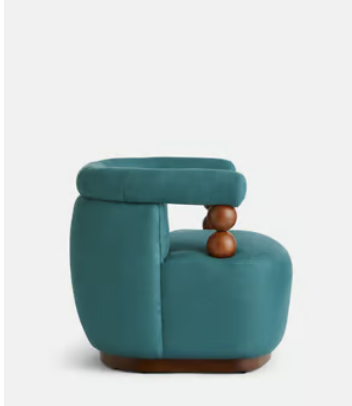

SOHO HOME

Limited Edition Bangkok Lounge Chair

€2,600 Regular price

€2,210 Member price

Part of our limited-edition Bangkok capsule collection, this lounge chair echoes the luscious surroundings inside and out of Soho House Bangkok, upholstered in Pierre Frey's blue Menerbes fabric. An irregular linen with a charm and appearance that is as unusual as it is original, Menerbes surprises with its energetic and authentic appearance. Solid oak details can be seen in the form of bobbin arms and a plinth base, while the curved roll top, lumbar support and soft padded foam seat offer supreme comfort when unwinding with a drink.

Dimensions

Dimensions: H68.6 x W76.8 x D78.1cm / H27 x W30.3 x D30.8"

Weight: 26.3kg / 58lbs

Packaged dimensions: H75 x W83 x D83cm / H29.5 x W32.8 x D32.8"

Packaged weight: 35kg / 77.2lbs

Details

Arm height: 68.6cm

Composition: Frame; Engineered Hardwood, Feet; Birch. Fabric; 96% Linen, 4% Polyamide

Fabric: 96% Linen, 4% Polyamide

Frame: Engineered hardwood

Removable cushions: No

Removable legs: No

Seat depth: 53.3cm

Seat height: 43.8cm

Seat width: 51.4cm

Spring count: 4