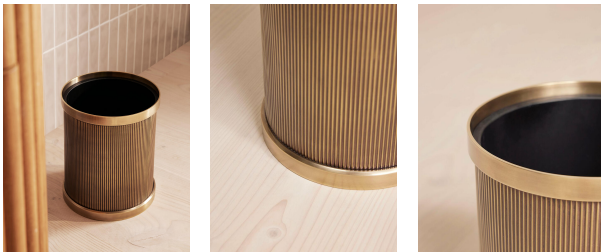

Mayfair Bin

£325 Regular

£276 Membership

Product details

Designed in-house, our Mayfair bathroom accessories collection adds a sense of understated glamour in an antique brass finish with polished nickel plating. Inspired by Soho House Mexico City, the unique ribbed detail mimics the scalloped edge of the House's bathroom fixtures.

- Bathroom bin
- Part of the Mayfair bathroom range
- Real brass finish with polished nickel plating
- Ribbed detail
- Inspired by Soho House Mexico City

Dimensions

Product dimensions: H28.5 x W27.7 x D27.7cm / H11.3 x W11 x D11"

Construction: Indoor

Material: Brass

Watertight: No