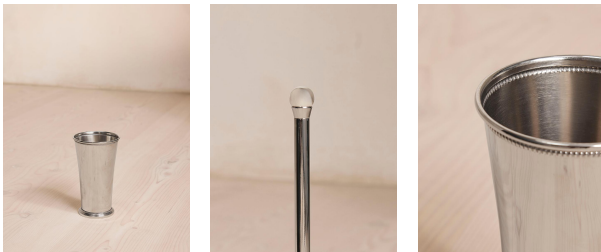

SOHO HOME

Charlton Nickel Toilet Brush

€185 Regular

€157 Membership

Product details

Inspired by the bathrooms at Soho House Paris, our Charlton range is a contemporary twist on vintage hardware. Designed in-house, it's crafted from high-shine nickel with a fluted shape and decorative edge detailing, drawing influences from antique Parisian candleholders. Pair with other pieces from the collection.

Dimensions

Product dimensions: H46 x W12.7 x D12.7cm / H18.1 x W5 x D5"

Product weight: 1kg / 2.2lbs

Packaged or boxed dimensions: H48 x W32 x D32cm / H18.9 x W12.6 x D12.6"

Packaged or boxed weight: 1kg / 2.2lbs