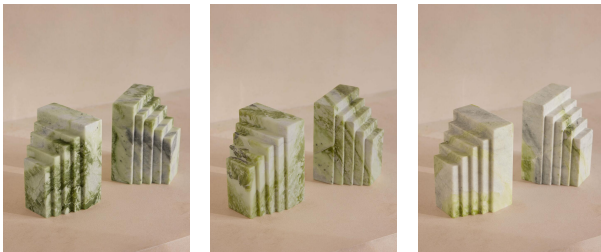

Lola Bookends, Green

£195 Regular

£166 Membership

Product details

The chunky stepped design of our Lola bookends takes design inspiration from the Brutalist architecture of Soho House Rome, as well as the many classic marble finishes found inside. Crafted from a striking apple-green Trento marble, each piece is unique with dense green veining, adding beautiful depth to your bookshelf display.

- Pair of bookends
- Trento green marble
- Chunky stepped design
- Variation in the stone makes each piece unique
- Inspired by the Brutalist architecture of Soho House Rome

Dimensions

Product dimensions: H34 x W34 x D87cm / H13.4 x W13.4 x D34.3"