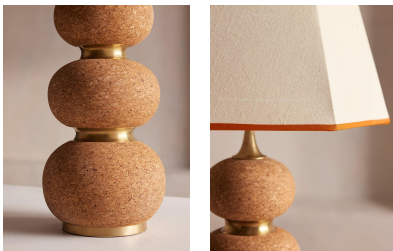

Naomi Table Lamp

€640 Regular

€544 Membership

Product details

The Naomi table lamp plays to our use of mixing materials and shapes when it comes to lighting. A tiered cork base has been partitioned with real brass collars for a sculptural silhouette, while the boxy linen shade and rust-coloured trim adds a subtle pop of colour to this unique piece, inspired by vintage lighting styles found in Soho House Holloway.

Dimensions

Product dimensions: H90 x W40 x D35cm / H35 x W16 x D14"

Product weight: 8kg / 17.6lbs

Packaged or boxed dimensions: H84 x W44 x D42cm / H33.1 x W17.3 x D16.5"

Packaged or boxed weight: 8kg / 17.6lbs

Shade dimensions: H38 x D35 cm