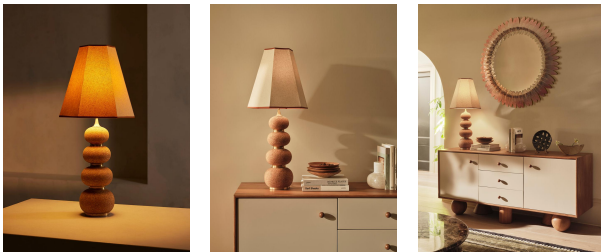

Naomi Table Lamp

€640 Regular

€544 Membership

Product details

The Naomi table lamp plays to our use of mixing materials and shapes when it comes to lighting. A tiered cork base has been partitioned with real brass collars for a sculptural silhouette, while the boxy linen shade and rust-coloured trim adds a subtle pop of colour to this unique piece, inspired by vintage lighting styles found in Soho House Holloway.

Dimensions

Product dimensions: H90 x W40 x D35cm / H35 x W16 x D14"

Product weight: 8kg / 17.6lbs

Packaged or boxed dimensions: H84 x W44 x D42cm / H33.1 x W17.3 x D16.5"

Packaged or boxed weight: 8kg / 17.6lbs