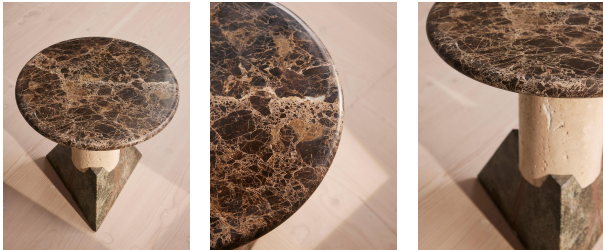

Dimensions

Product dimensions: H50 x W50 x D50cm / H19.7 x W19.7 x D19.7"

Product weight: 70.07kg / 154.5lbs

Number of boxes: 2