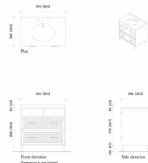

### Dimensions

Product dimensions: H95.9 x W91.4 x D58.4cm / H37.8 x W36 x D23"

Product weight: 93kg / 205lbs

Number of boxes: 2

## Details

Assembly required: Yes  
Backsplash included?: Yes  
Basin overflow?: Yes  
Care instructions: To keep your vanity unit in the best condition, we advise the following suggestions. Although our vanity tops are hardwearing, prevent placing sharp objects or excessive heat on the surface as this will cause irreversible damage. Care should also be taken not to drop any heavy objects onto the top as the surface may crack. For general cleaning, use a damp, soapy cloth. We also advise dusting often using a clean, soft, dry and lint-free cloth. All spills, including corrosive liquids and make-up should be wiped off immediately without the use of bleach products, scouring pads or multi-surface cleaners. Avoid leaving water to lie on the surface as our bathroom vanity units are water-resistant but not waterproof.  
Clearance: 12cm  
Counter thickness: 3.6cm  
Drawer dimensions: H20 x W83 x D49cm  
Feet: Plastic glide  
Finish: Aged Oak, Blackened Brass and honed Marble  
Frame: Oak Wood, EU beech Wood and moisture-resistant MDF  
Handles: Steel  
Material: Oak Wood, Beech Wood, Poplar Wood, moisture-resistant MDF, moisture resistant Plywood, Oak Veneer, Okoume Veneer, Rattan Cane webbing, Carrara Marble, Ceramic sink, Steel and Aluminium  
Removable legs: No  
Sink dimensions: H19.2 x W54.2 x D44.4cm  
Sink included?: Yes  
Sink installation: Undermount  
Tap hole diameter: 3.5cm  
Taps included?: No  
Type of tap: Mixer tap