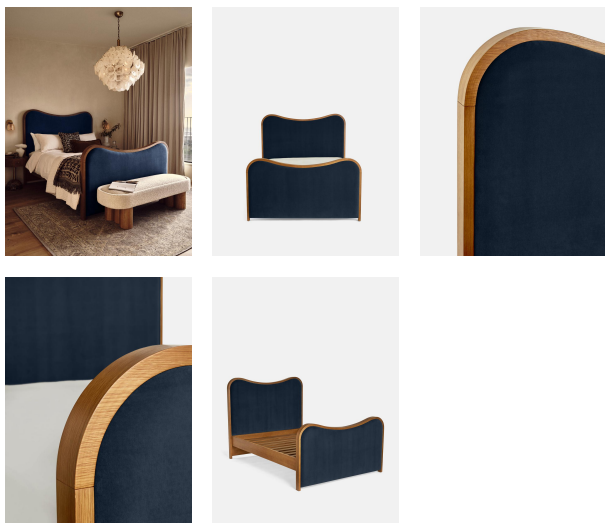

Lawrence Bed, Super King, Velvet, Royal Blue

€5,100 Regular

€4,335 Membership

Sizes

King, Super King

Available in

Product details

As seen in Soho House Rome, our Lawrence bed has a show wood oak frame in a warm, mid-tone finish, offset with a curvaceous headboard and footboard. Upholstered in cotton velvet, this style will bring comfort and softness to your surroundings, while reshaping your bedroom space.

Dimensions

Product dimensions: H150 x W224 x D194.7cm / H59.1 x W88.2 x D76.7"

Number of boxes: 3

* Box 1 : H233 x W35 x D28cm / H91.7 x W13.8 x D11"

* Box 2 : H208 x W22 x D106cm / H81.9 x W8.7 x D41.7"

* Box 3 : H208 x W19 x D166cm / H81.9 x W7.5 x D65.4"

Details

Assembly required: Yes

Composition: Frame; Engineered Hardwood, Veneer Oak, Poplar Wood. Feet; Beech. Fabric; 85% Cotton, 15% Polyester.

Fabric: Velvet

Feet: Beech

Filling: Foam

Frame: Engineered hardwood, veneer oak, poplar wood

Headboard height: 59cm

Material: Engineered hardwood, veneer oak, poplar wood

Removable legs: No

Under bed clearance: 25cm