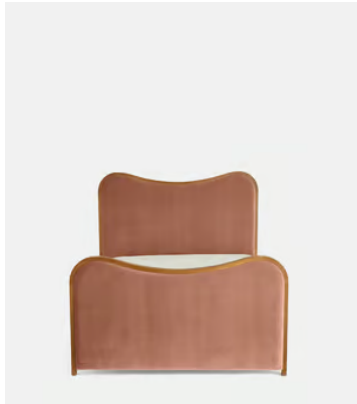

## Lawrence Bed, Super King, Velvet, Antique Rose

€5,150 Regular price

€4,378 Member price

As seen in Soho House Rome, our Lawrence bed has a show wood oak frame in a warm, mid-tone finish, offset with a curvaceous headboard and footboard. Upholstered in cotton velvet, this style will bring comfort and softness to your surroundings, while reshaping your bedroom space.