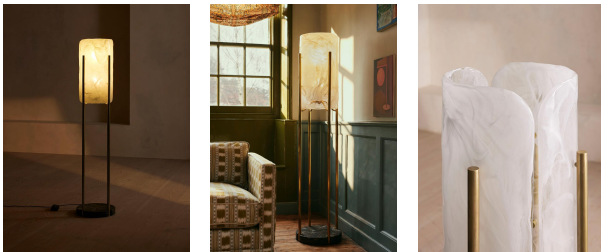

Details

Assembled size: H160 x W37 x D37cm

Assembly required: Yes

Bulb required: 2 / E27 / 9W Maximum

Bulb style: Tala 6W Porcelain II

Bulb(s) included: No

Cable length: 180cm

Care instructions: Clean with a soft dry cloth only. Do not use polishing agents, harsh chemicals or abrasive cleaners as they may damage the finish.

Always switch off the electricity supply before cleaning.

Dimmable: Yes, all portable lighting comes with an inline dimmer on the cable

Electrician required: No

Height adjustable: No

Material: Brass, Glass, Marble

Shade dimensions: H58 x D35cm

Voltage: 220-240V